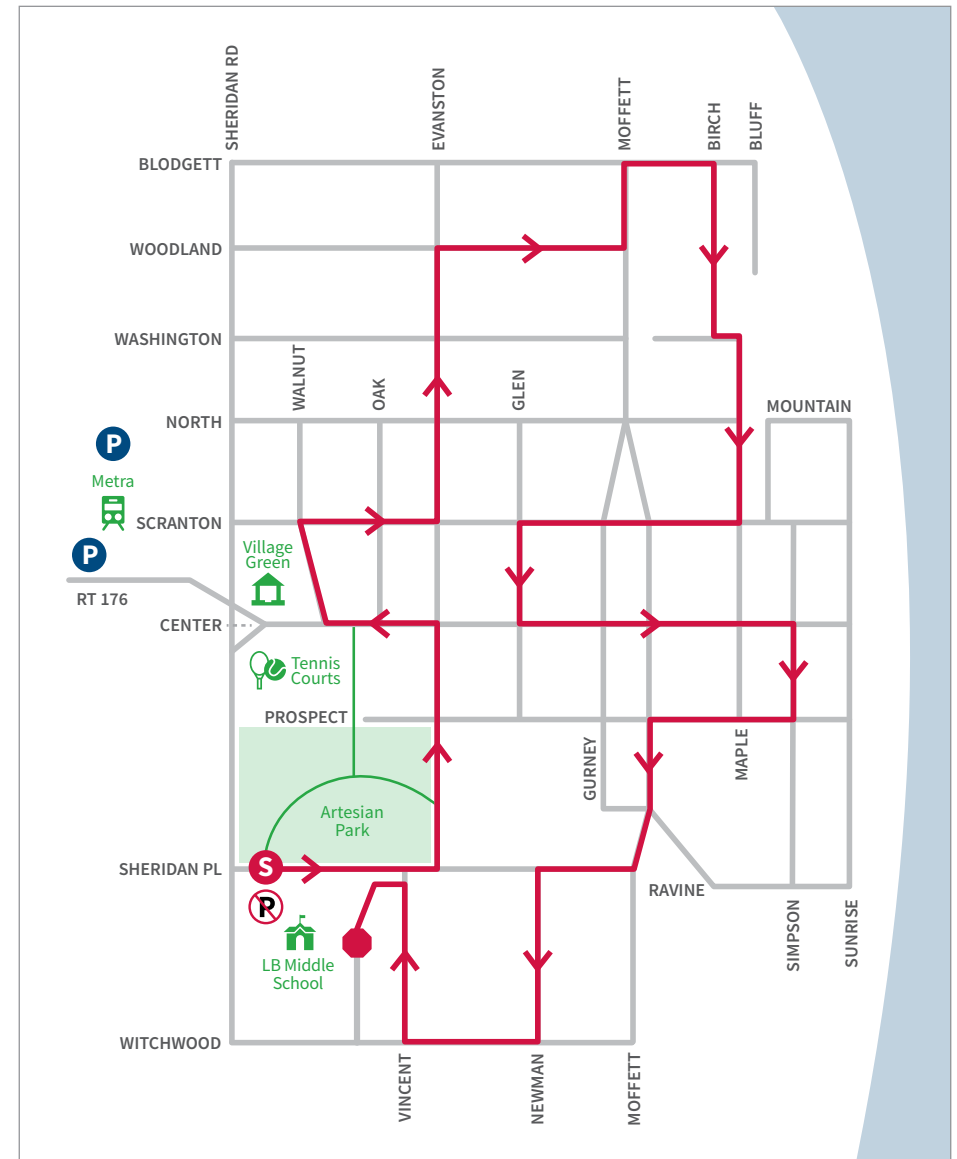

# LAKE BLUFF 4TH OF JULY PARADE INSTRUCTIONS

The Lake Bluff 4th of July Parade will look different this year—with an extended route (over a 3.5 mile route on the east side of the Village) to spread out the viewers in consideration of COVID-19 restrictions and concerns. This extended parade route is detailed on the map on the following page. The parade will consist of approximately 25 units (all vehicles, no walkers), with both musical ensembles performing and community groups appearing on floats. The units in the parade will travel at the pace of a brisk walk to encourage interaction between spectators and parade entrants. The route is much shorter than last year (which was 6-8 units weaving in and out of local streets), but longer than the normal 1.2 mile route, so that the parade can more closely resemble Lake Bluff’s traditional parade and in order to provide less condensed viewing opportunities.

The parade will start at 10:00 a.m. at the Lake Bluff Middle School and finish in the same location approximately 70 minutes later.

# ★ 2021 MAP OF EVENTS ★

- Parking Lot
- Parade Starts
- No Parking
- Parade Ends
- Walking Path
- Parade Path